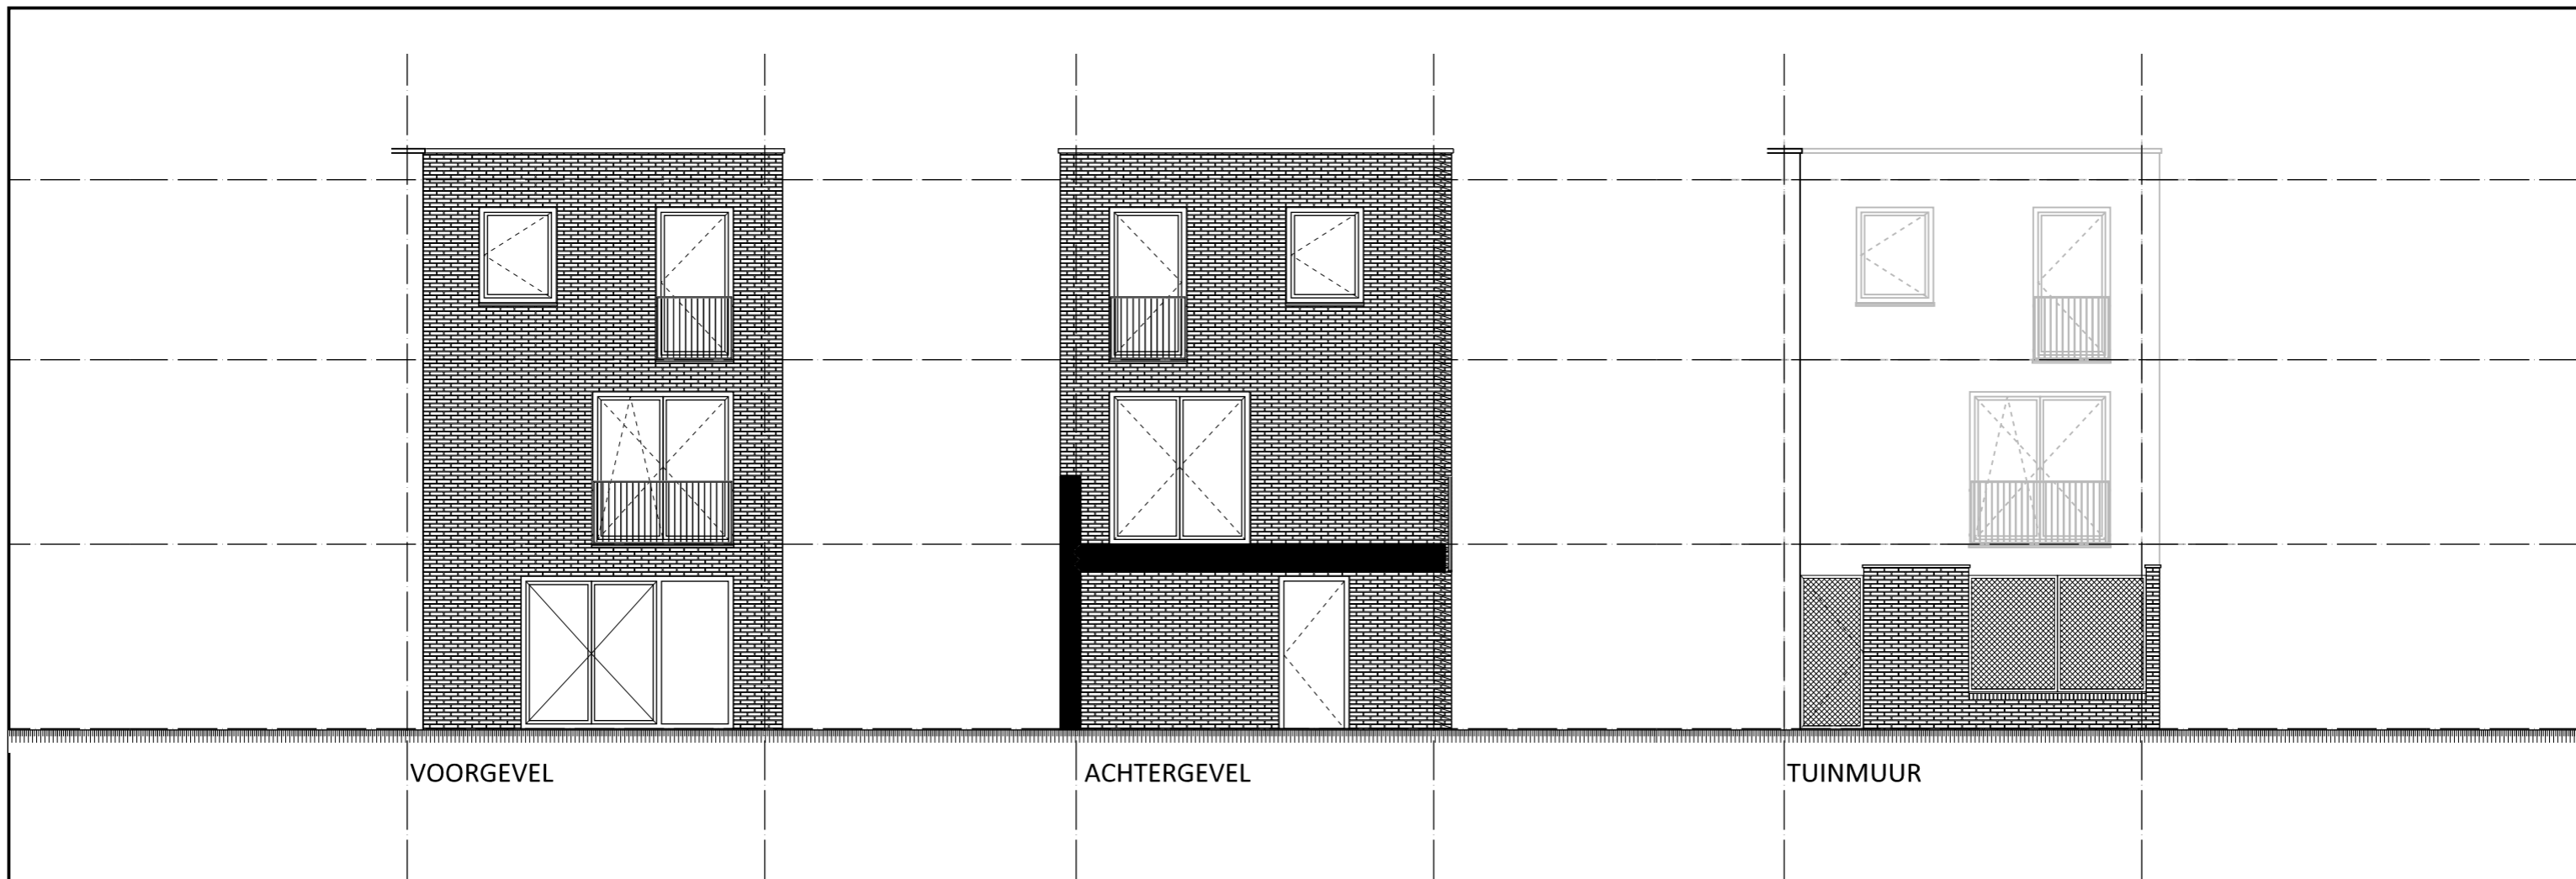

STUDIO OSSI DIANA
KAVEL 67

STUDIO OSSI DIANA
KAVEL 67

3278.26 + VL
BK METS.
8630 + P

5800 + P

2900 + P

PEIL

STUDIO OSSI DIANA
KAVEL 67