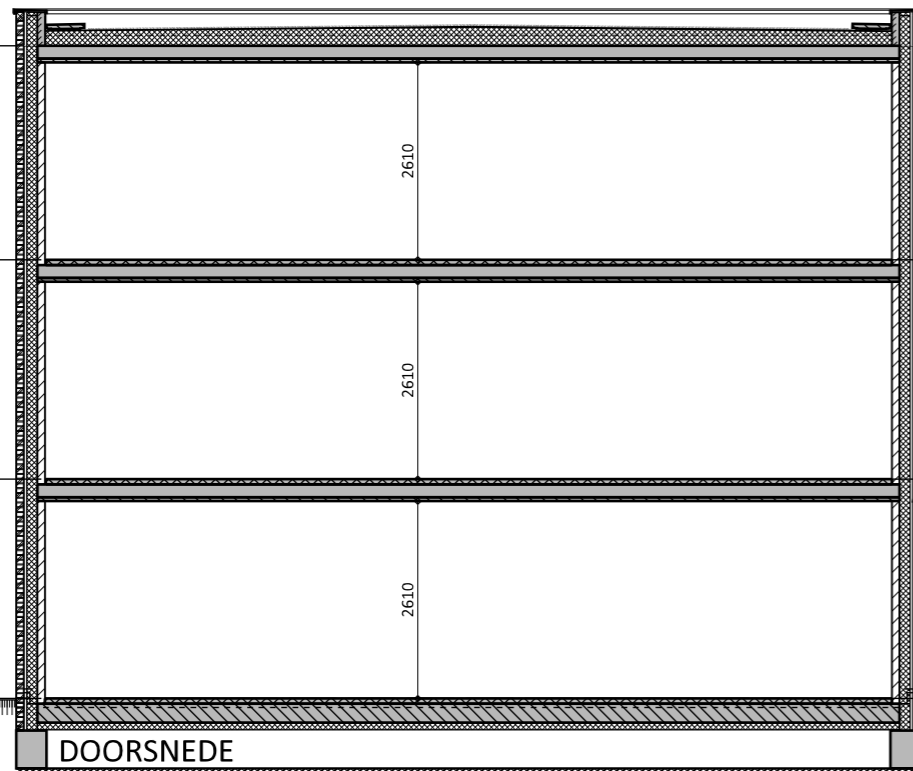

STUDIO OSSI DIANA
KAVEL 67

STUDIO OSSI DIANA
KAVEL 67

3278.26 + VL
BK METS.
8630 + P

5800 + P

2900 + P

PEIL

STUDIO OSSI DIANA
KAVEL 67