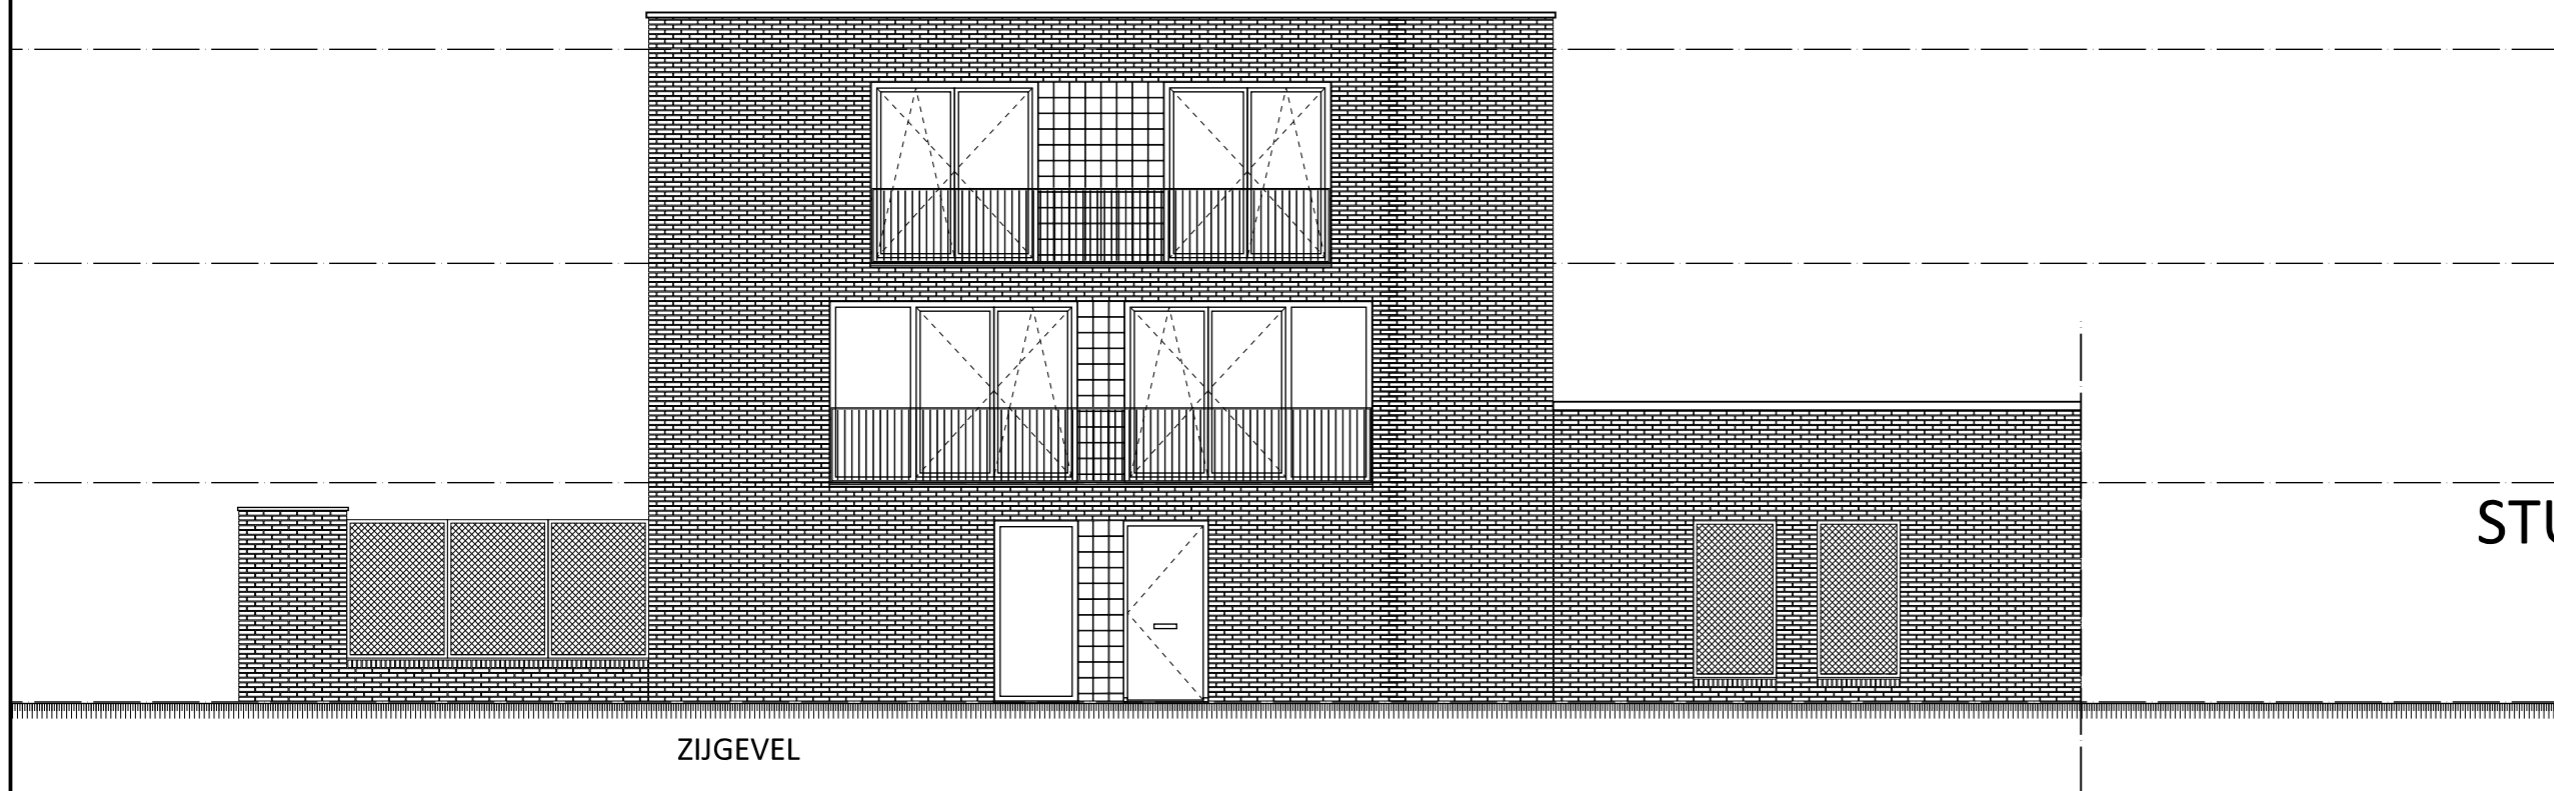

STUDIO OSSI DIANA
KAVEL 67

STUDIO OSSI DIANA
KAVEL 67

3278.26 + VL
BK METS.
8630 + P

5800 + P

2900 + P

PEIL

STUDIO OSSI DIANA
KAVEL 67